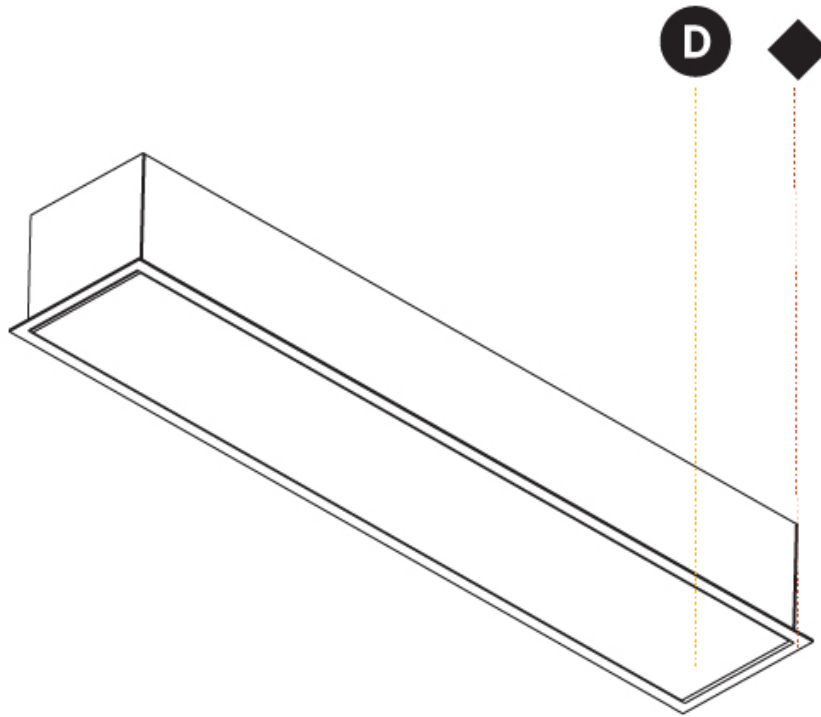

A35680-

PROJECT	_____
TYPE	_____
SPECIFIER	_____
QUANTITY	_____
DATE	_____

A