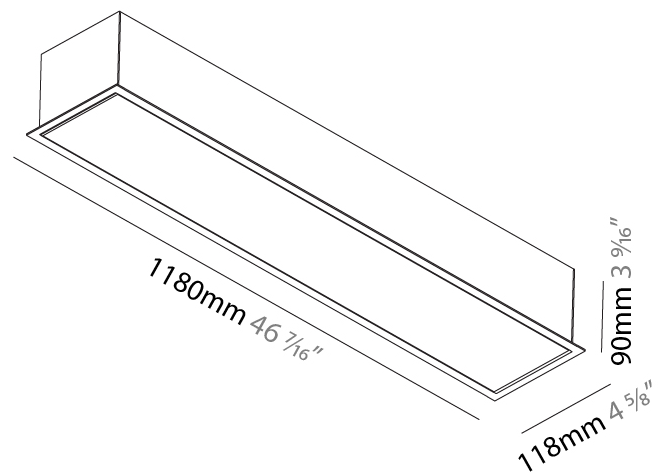

GENERAL

Series: Idaho
Subseries: Idaho 100
Brand: Prolicht
Division: Architectural
Mounting Type: Recessed
Mounting Location: Ceiling
Subcategory: Profile

PHYSICAL

Shape: Rectangle
Length (mm): 1180
Length (in): 46 7/16
Width (mm): 118
Width (in): 4 5/8
Height (mm): 90
Height (in): 3 9/16
Ceiling Thickness (mm): 10 / 12.5 / 15 / 25 / 30
Ceiling Thickness (in): 3/8 or 1/2 or 9/16 or 1 or 1 3/16
Min. Recessing Depth (mm): 145
Min. Recessing Depth (in): 5 11/16
Light Distribution: Direct
Weight (kg): 5.556
Weight (lbs): 12.22
Diffuser: PMMA - Opal or Micro-Prism
Fixture Finish: ANA / SSR / BKV / CWI / CRY / HAB / MSR / UFT / ITA / RUA / OGR / FTG / MYG / RWR / LOD / PUS / FRO / FUP / KIA / POP / BLS / SPG / MEY / GOH / GUM / CHC / COM / ABZ / JAG / OBR / MOS / ROR
Fixture Material: Aluminum
Cut-out Measurements: 1170mm / 46 1/16" x 107mm / 4 3/16"

ELECTRICAL

Lamp Type: LED (Zhaga Standard)
Input Wattage (W): 20
Total Output Wattage (W): 16
Dimming: Non-Dimming / Phase Dimming (120Vac only) / 0-10V Dimming
Driver Included: Yes
Driver Location: Integrated
Driver Type: Constant Current - 120 / 277Vac
Driver Class: Class 2
Input Voltage (V): 120 - 277
Constant Current (MA): 350

LED

Color Temperature (°K): 3000 / 3500 / 4000
Max. Delivered Lumen (lm): 2010 / 2087 / 2130
CRI: >80 CRI
Lamp Life (hrs): 50000

OPTICAL

RATINGS AND CERTIFICATIONS

Certified By: Certified for North American Standards
IP rating: IP20