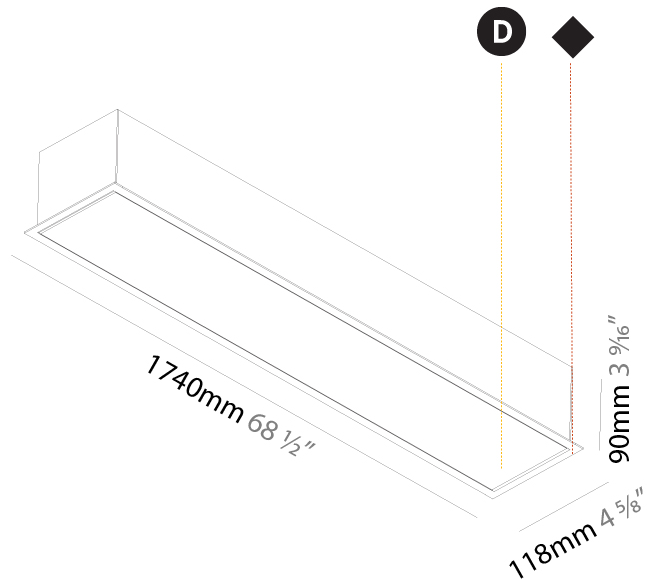

GENERAL

Series: Idaho
Subseries: Idaho 100
Brand: Prolicht
Division: Architectural
Mounting Type: Recessed
Mounting Location: Ceiling
Subcategory: Profile

PHYSICAL

Shape: Rectangle
Length (mm): 1740
Length (in): 68 1/2
Width (mm): 118
Width (in): 4 5/8
Height (mm): 90
Height (in): 3 9/16
Ceiling Thickness (mm): 10 / 12.5 / 15 / 25 / 30
Ceiling Thickness (in): 3/8 or 1/2 or 9/16 or 1 or 1 3/16
Min. Recessing Depth (mm): 145
Min. Recessing Depth (in): 5 11/16
Light Distribution: Direct
Weight (kg): 8.078
Weight (lbs): 17.77
Diffuser: PMMA - Opal or Micro-Prism
Fixture Finish: ANA / SSR / BKV / CWI / CRY / HAB / MSR / UFT / ITA / RUA / OGR / FTG / MYG / RWR / LOD / PUS / FRO / FUP / KIA / POP / BLS / SPG / MEY / GOH / GUM / CHC / COM / ABZ / JAG / OBR / MOS / ROR
Fixture Material: Aluminum
Cut-out Measurements: 1730mm / 68 1/8" x 107mm / 4 3/16"

ELECTRICAL

Lamp Type: LED (Zhaga Standard)
Input Wattage (W): 30
Total Output Wattage (W): 24
Dimming: Non-Dimming / Phase Dimming (120Vac only) / 0-10V Dimming
Driver Included: Yes
Driver Location: Integrated
Driver Type: Constant Current - 120 / 277Vac
Driver Class: Class 2
Input Voltage (V): 120 - 277
Constant Current (MA): 350

LED

Color Temperature (°K): 3000 / 3500 / 4000
Max. Delivered Lumen (lm): 3020 / 3126 / 3190
CRI: >80 CRI
Lamp Life (hrs): 50000

OPTICAL

RATINGS AND CERTIFICATIONS

Certified By: Certified for North American Standards
IP rating: IP20

1730 x 107mm
68 1/8" x 4 3/16"

145mm
5 11/16"

10 | 30mm
3/8" | 1 3/16"