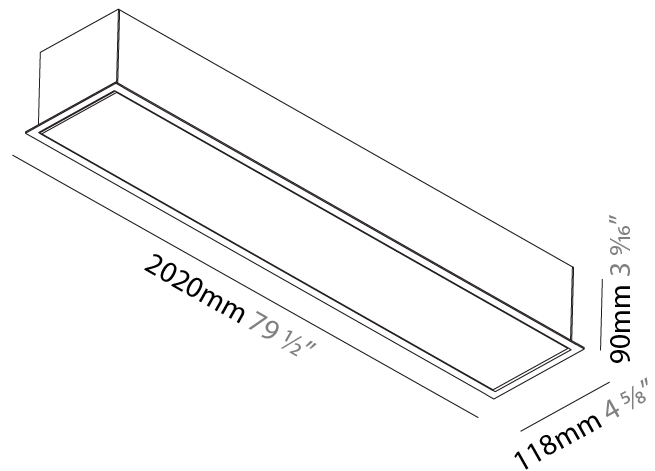

GENERAL

Series: Idaho
Subseries: Idaho 100
Brand: Prolicht
Division: Architectural
Mounting Type: Recessed
Mounting Location: Ceiling
Subcategory: Profile

PHYSICAL

Shape: Rectangle
Length (mm): 2020
Length (in): 79 1/2
Width (mm): 118
Width (in): 4 5/8
Height (mm): 90
Height (in): 3 9/16
Ceiling Thickness (mm): 10 / 12.5 / 15 / 25 / 30
Ceiling Thickness (in): 3/8 or 1/2 or 9/16 or 1 or 1 3/16
Min. Recessing Depth (mm): 145
Min. Recessing Depth (in): 5 11/16
Light Distribution: Direct
Weight (kg): 9.296
Weight (lbs): 20.45
Diffuser: PMMA - Opal or Micro-Prism
Fixture Finish: ANA / SSR / BKV / CWI / CRY / HAB / MSR / UFT / ITA / RUA / OGR / FTG / MYG / RWR / LOD / PUS / FRO / FUP / KIA / POP / BLS / SPG / MEY / GOH / GUM / CHC / COM / ABZ / JAG / OBR / MOS / ROR
Fixture Material: Aluminum
Cut-out Measurements: 2010mm / 79 1/8" x 107mm / 4 3/16"

ELECTRICAL

Lamp Type: LED (Zhaga Standard)
Input Wattage (W): 35
Total Output Wattage (W): 28
Dimming: Non-Dimming / Phase Dimming (120Vac only) / 0-10V Dimming
Driver Included: Yes
Driver Location: Integrated
Driver Type: Constant Current - 120 / 277Vac
Driver Class: Class 2
Input Voltage (V): 120 - 277
Constant Current (MA): 350

LED

Color Temperature (°K): 3000 / 3500 / 4000
Max. Delivered Lumen (lm): 3520 / 3646 / 3720
CRI: >80 CRI
Lamp Life (hrs): 50000

OPTICAL

RATINGS AND CERTIFICATIONS

Certified By: Certified for North American Standards
IP rating: IP20