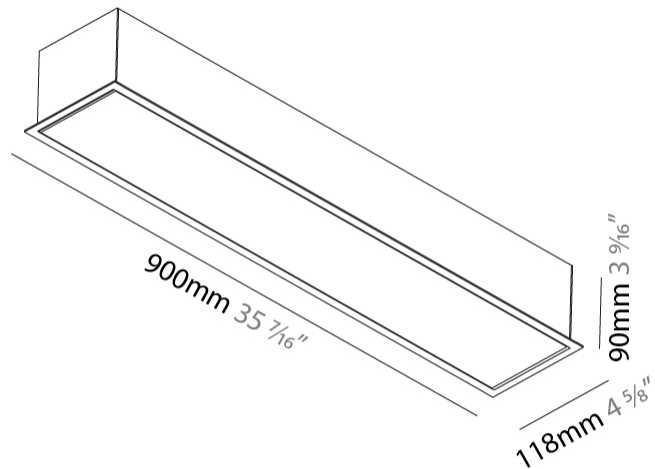

GENERAL

Series: Idaho
Subseries: Idaho 100
Brand: Prolicht
Division: Architectural
Mounting Type: Recessed
Mounting Location: Ceiling
Subcategory: Profile

PHYSICAL

Shape: Rectangle
Length (mm): 900
Length (in): 35 7/16
Width (mm): 118
Width (in): 4 5/8
Height (mm): 90
Height (in): 3 9/16
Ceiling Thickness (mm): 10 / 12.5 / 15 / 25 / 30
Ceiling Thickness (in): 3/8 or 1/2 or 9/16 or 1 or 1 3/16
Min. Recessing Depth (mm): 145
Min. Recessing Depth (in): 5 11/16
Light Distribution: Direct
Weight (kg): 4.362
Weight (lbs): 9.6
Diffuser: PMMA - Opal or Micro-Prism
Fixture Finish: ANA / SSR / BKV / CWI / CRY / HAB / MSR / UFT / ITA / RUA / OGR / FTG / MYG / RWR / LOD / PUS / FRO / FUP / KIA / POP / BLS / SPG / MEY / GOH / GUM / CHC / COM / ABZ / JAG / OBR / MOS / ROR
Fixture Material: Aluminum
Cut-out Measurements: 890mm / 35 1/16" x 107mm / 4 3/16"

ELECTRICAL

Lamp Type: LED (Zhaga Standard)
Input Wattage (W): 15
Total Output Wattage (W): 12
Dimming: Non-Dimming / Phase Dimming (120Vac only) / 0-10V Dimming
Driver Included: Yes
Driver Location: Integrated
Driver Type: Constant Current - 120 / 277Vac
Driver Class: Class 2
Input Voltage (V): 120 - 277
Constant Current (MA): 350

LED

Color Temperature (°K): 3000 / 3500 / 4000
Nominal Lumen (lm): 1510 / 1568 / 1600
CRI: >80 CRI
Lamp Life (hrs): 50000

OPTICAL

RATINGS AND CERTIFICATIONS

Certified By: Certified for North American Standards
IP rating: IP20